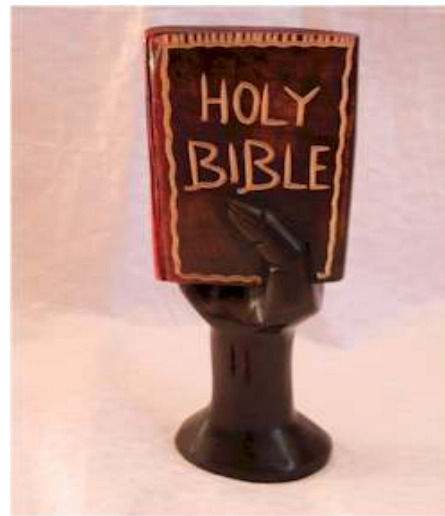

Carving Details

These masks and sculptures are hand crafted by people in the Aburi region of Ghana using Wawa, Sampele and Odum woods. Each piece is specially and uniquely carved. If you are interested, please contact us. We are excited to show you additional selections that you can add to your home or office décor or present to others as a wedding or housewarming gift.

Thanks,

Infinite KreaCions, LLC Management

INFINITE KREACIONS, LLC

**P.O. Box 491945
Atlanta, GA 30349**

**Phone: 404-935-4521
E-mail: ikreacions@gmail.com
www.infinitekreacions.com**

INFINITE KREACIONS, LLC